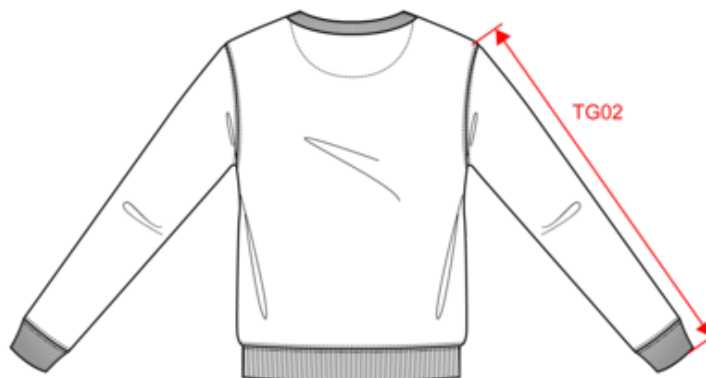

KARIBAN

K4035

Unisex Round neck Sweatshirt

- Made in Portugal.
- 3-thread LSF (Low Shrinkage Fleece) fabric: 100% cotton outer surface.
- Soft, brushed fleece inner.

80% cotton / 20% polyester. LSF (Low Shrinkage Fleece) 3-thread brushed fleece fabric with anti-pilling treatment. Made in Portugal. Straight fit. Crew neck. Cut and sewn assembly. 1x1 ribbing with a tubular assembly for a better finish on the neckline, cuffs and bottom hem. Half-moon finish inside neckline. Twin-needle finish on the cuffs and bottom hem. No brand label on the neckline, only a size tag for easy decoration.

More information

Logistic

Country of origin

Customs code

KARIBAN

K4035

Unisex Round neck Sweatshirt

Dimensions (cm)

Measurements in cm	XS	S	M	L	XL	XXL	3XL	4XL	5XL
TE01 - 1/2 chest width at 1.5cm below armhole	49.00	52.00	55.00	58.00	61.00	64.00	67.00	70.00	73.00
TF01 - Total height from HSP	68.00	70.00	72.00	74.00	76.00	78.00	80.00	82.00	84.00
TG02 - Long sleeve length	62.50	63.50	64.50	65.50	66.50	67.50	68.50	69.50	70.50