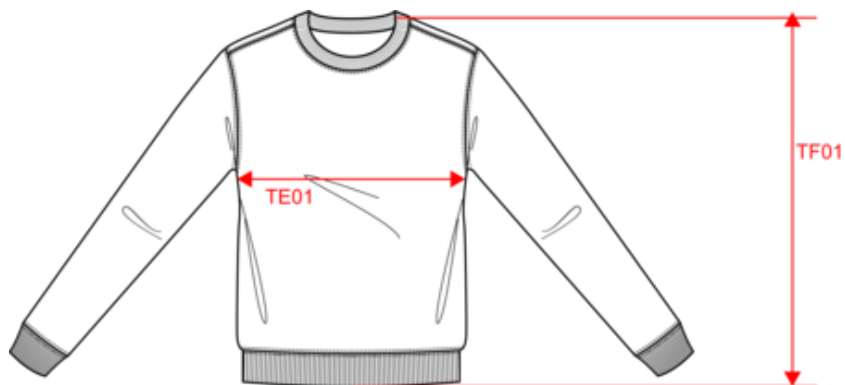

KARIBAN

K4035

Unisex Round neck Sweatshirt

- Made in Portugal.
- 3-thread LSF (Low Shrinkage Fleece) fabric: 100% cotton outer surface.
- Soft, brushed fleece inner.

80% cotton / 20% polyester. LSF (Low Shrinkage Fleece) 3-thread brushed fleece fabric with anti-pilling treatment. Made in Portugal. Straight fit. Crew neck. Cut and sewn assembly. 1x1 ribbing with a tubular assembly for a better finish on the neckline, cuffs and bottom hem. Half-moon finish inside neckline. Twin-needle finish on the cuffs and bottom hem. No brand label on the neckline, only a size tag for easy decoration.

More information

Logistic

Country of origin

Customs code

KARIBAN

K4035

Unisex Round neck Sweatshirt

Dimensions (cm)

Measurements in cm	XS	S	M	L	XL	XXL	3XL	4XL	5XL
TE01 - 1/2 chest width at 1.5cm below armhole	49.00	52.00	55.00	58.00	61.00	64.00	67.00	70.00	73.00
TF01 - Total height from HSP	68.00	70.00	72.00	74.00	76.00	78.00	80.00	82.00	84.00
TG02 - Long sleeve length	62.50	63.50	64.50	65.50	66.50	67.50	68.50	69.50	70.50